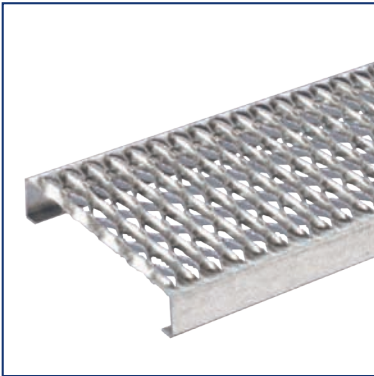

Since 1871

Sioux City Foundry Co.

COOPER B-Line

SAFETY GRATINGS

Ideal for Commercial and Industrial Applications

Sioux City Foundry is proud to offer our customers a full line of Cooper B-Line Safety Grating products. We target all your safety needs with more types, sizes and finishes of grating products. Safety grating products are designed with slip resistance in all directions. Safety grating products can be used for walking and working surfaces where mud, ice, snow, grease, oil or detergents cause slippery or hazardous conditions.

USED IN A WIDE VARIETY OF PROJECTS, INCLUDING:

- Platforms
- Industrial Flooring
- Catwalks
- Balconies
- Walkways
- Stair Treads
- Under Bridge Inspection
- Refineries
- Pedestrian Walkways
- Scaffold Planking
- Mezzanines

HEAVY DUTY GRIP STRUT®

GRIP STRUT®

PERF-O GRIP®

GRATE LOCK®

TRACTION TREAD™

**TRACTION TREAD™
LADDER RUNG**