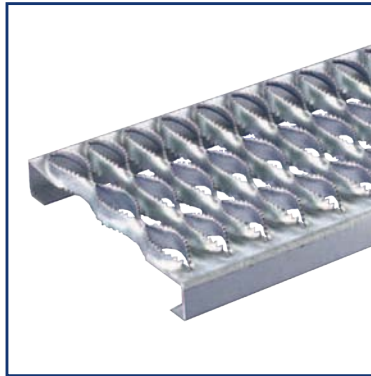

Since 1871

Sioux City Foundry Co.

COOPER B-Line

SAFETY GRATINGS

Ideal for Commercial and Industrial Applications

Sioux City Foundry is proud to offer our customers a full line of Cooper B-Line Safety Grating products. We target all your safety needs with more types, sizes and finishes of grating products. Safety grating products are designed with slip resistance in all directions. Safety grating products can be used for walking and working surfaces where mud, ice, snow, grease, oil or detergents cause slippery or hazardous conditions.

USED IN A WIDE VARIETY OF PROJECTS, INCLUDING:

- Platforms
- Industrial Flooring
- Catwalks
- Balconies
- Walkways
- Stair Treads
- Under Bridge Inspection
- Refineries
- Pedestrian Walkways
- Scaffold Planking
- Mezzanines

HEAVY DUTY GRIP STRUT®

GRIP STRUT®

PERF-O GRIP®

GRATE LOCK®

TRACTION TREAD™

**TRACTION TREAD™
LADDER RUNG**