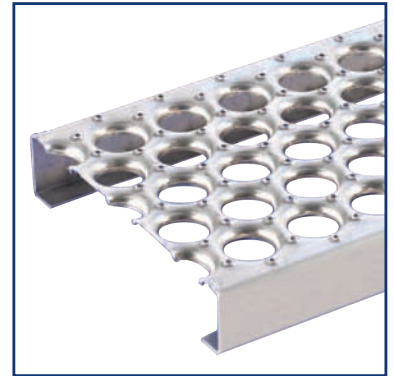

PERF-O GRIP®