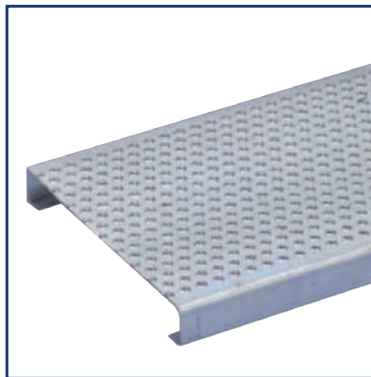

Since 1871

Sioux City Foundry Co.

COOPER B-Line

SAFETY GRATINGS

Ideal for Commercial and Industrial Applications

Sioux City Foundry is proud to offer our customers a full line of Cooper B-Line Safety Grating products. We target all your safety needs with more types, sizes and finishes of grating products. Safety grating products are designed with slip resistance in all directions. Safety grating products can be used for walking and working surfaces where mud, ice, snow, grease, oil or detergents cause slippery or hazardous conditions.

USED IN A WIDE VARIETY OF PROJECTS, INCLUDING:

- Platforms
- Industrial Flooring
- Catwalks
- Balconies
- Walkways
- Stair Treads
- Under Bridge Inspection
- Refineries
- Pedestrian Walkways
- Scaffold Planking
- Mezzanines

HEAVY DUTY GRIP STRUT®

GRIP STRUT®

PERF-O GRIP®

GRATE LOCK®

TRACTION TREAD™

**TRACTION TREAD™
LADDER RUNG**